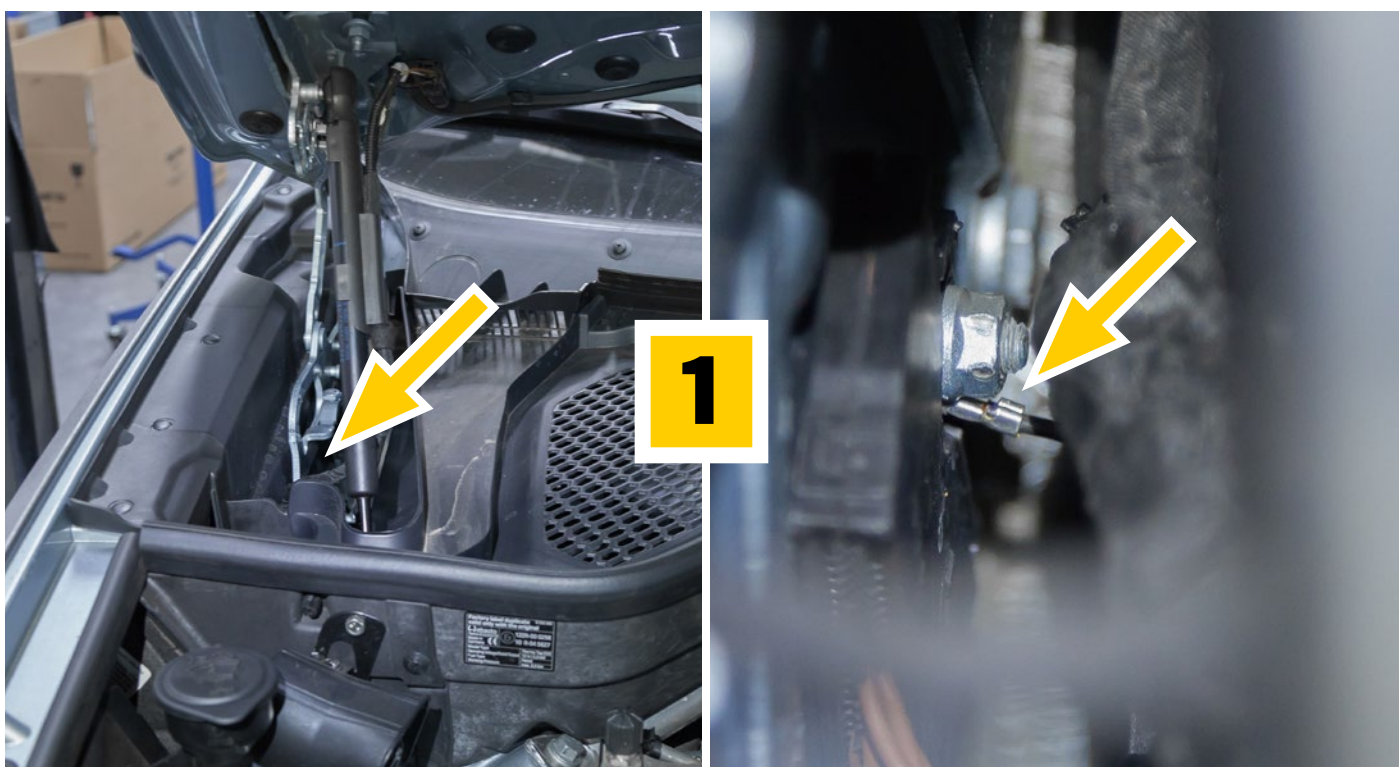

# Capristo

Montage des CES-3 in einen BMW X5M/X6M  
Mounting the CES-3 into a BMW X5M/X6M

[1] Position der Antenne/position of the antenna eyelet  
[2] Position von CES-3, Solenoid, Antennenmasse und Vacuumadapter/position of CES-3, solenoid, antenna's ground and vacuum adapter