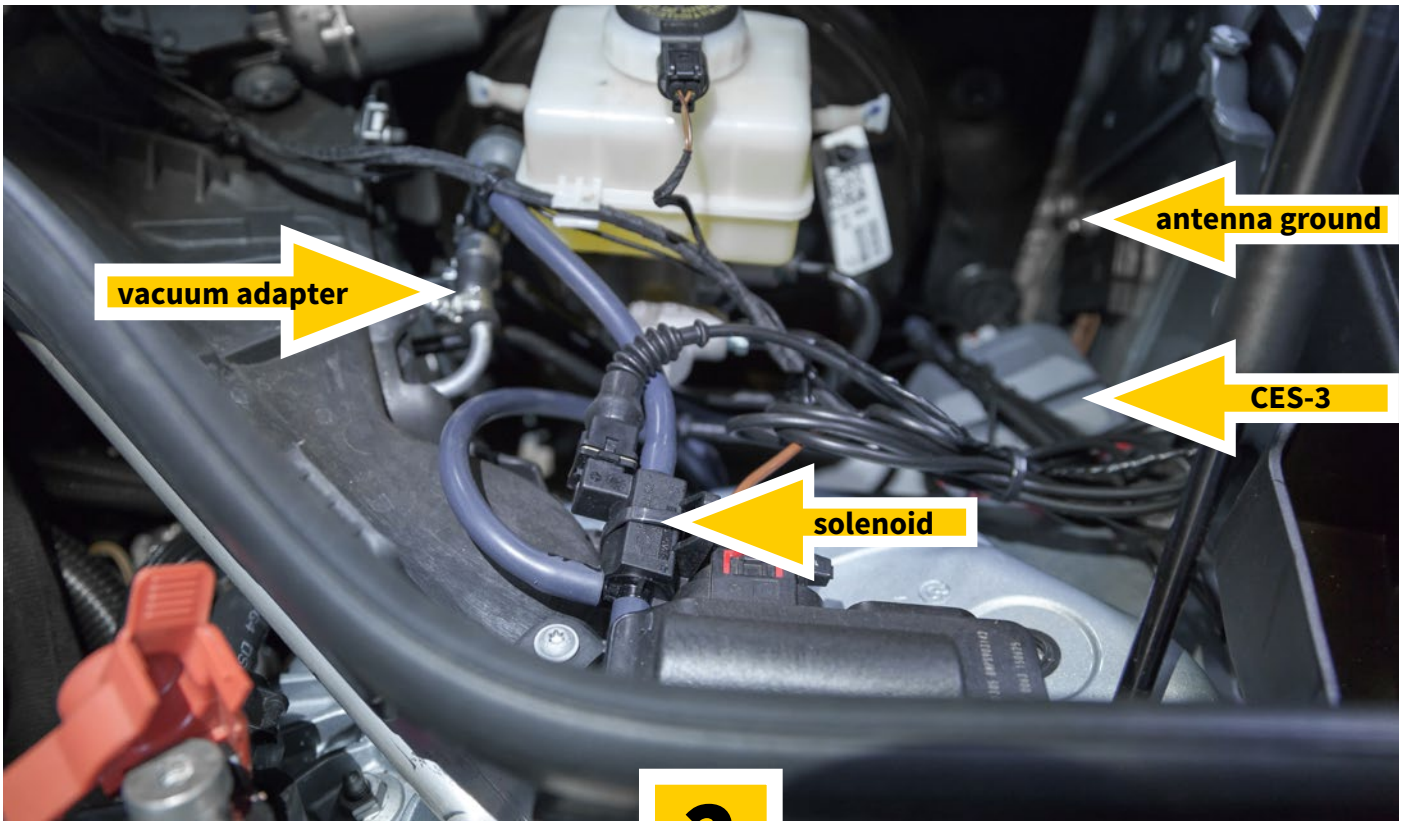

# Capristo

Montage des CES-3 in einen BMW X5M/X6M  
Mounting the CES-3 into a BMW X5M/X6M

[1] Position der Antenne/position of the antenna eyelet  
[2] Position von CES-3, Solenoid, Antennenmasse und Vacuumadapter/position of CES-3, solenoid, antenna's ground and vacuum adapter

[1] Position der Antenne/position of the antenna eyelet

2